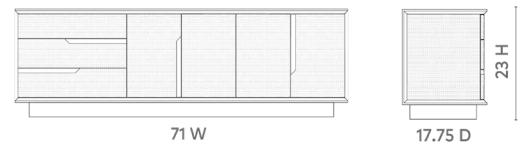

## Simon 3-Drawer & 4-Door Cabinet, Light Natural Shimmer

---

### **SMO-450-6209-99**

71w x 17.75d x 23h

Clear Lacquered Silky Grasscloth & Natural Cersed Oak

Veneer Interior

Soft Closing Glides

2 Adjustable Shelves

Back Features Holes For Cable Access

SCAN IT FOR MORE