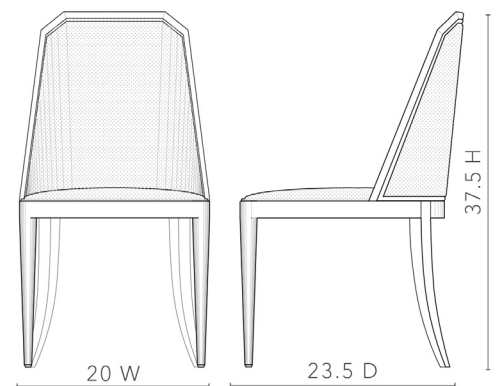

## Sonata Side Chair, Harvest Glow

---

**SON-550-424-1030**

Clear Lacquered Stained Rubberwood Wood and Veneers  
Woven Engineered Fabric

SCAN IT FOR MORE DETAILS

**VILLA & HOUSE**  
www.VandH.com