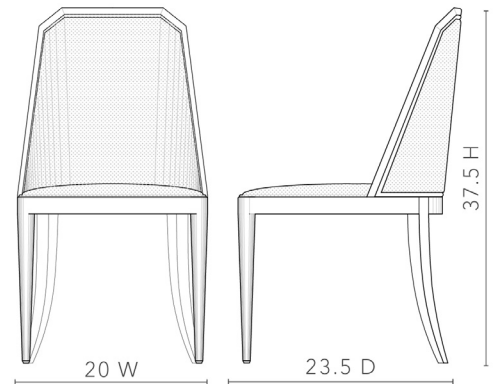

Sonata Side Chair, Midnight Arabica

SON-550-482-1030

Clear Lacquered Stained Rubberwood Wood and Veneers
Woven Engineered Fabric

SCAN IT FOR MORE DETAILS

VILLA & HOUSE
www.VandH.com