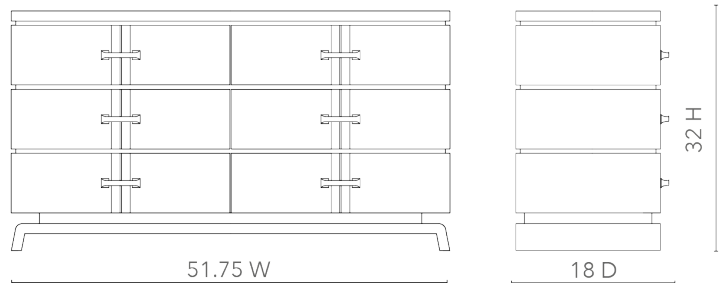

Tristan 6-Drawer, Sand White, Sesame Finish Oak Veneer

TRI-250-469-29-874

51.75w x 18d x 32h

Clear Lacquered Grasscloth

Sesame Finish Oak Veneer

English Bronze Trevor Pull

Undermounted Soft Closing Glides

Anti-Tip Hardware