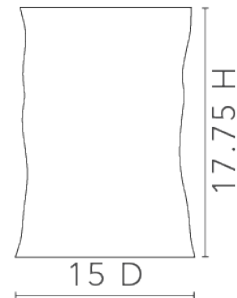

### **WAL-100-804**

17.75w x 15d x 20h

Hand Cast Metal with Forged Bronze Finish

SCAN IT FOR MORE DETAILS

**VILLA & HOUSE**  
www.VandH.com